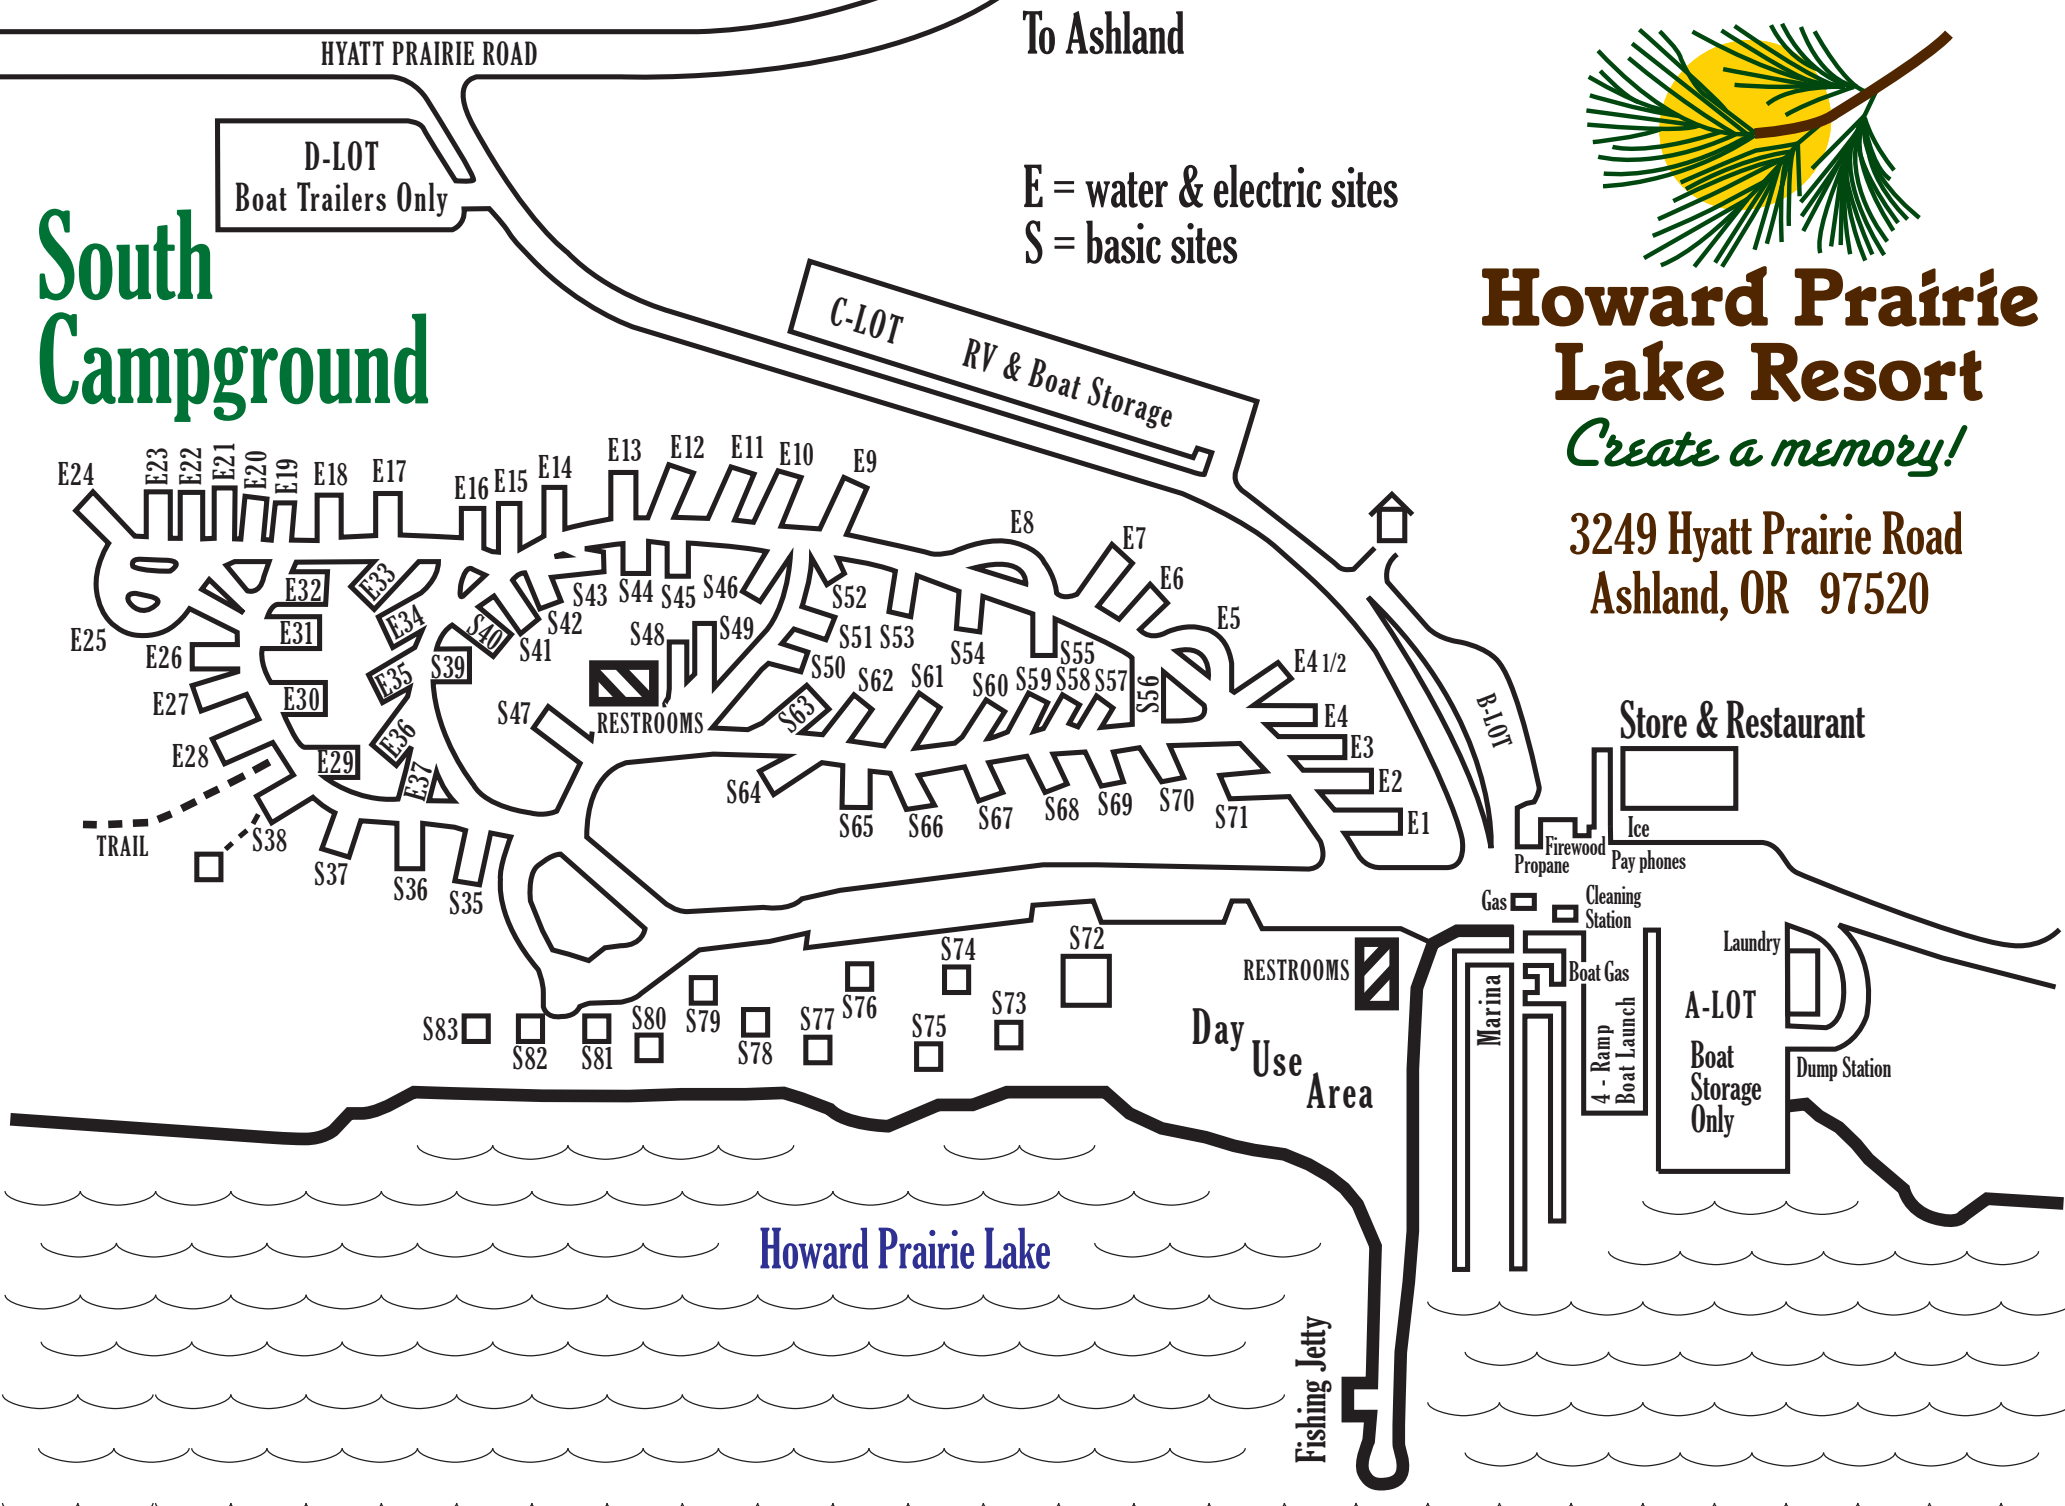

# South Campground

# Howard Prairie Lake Resort

*Create a memory!*

3249 Hyatt Prairie Road  
Ashland, OR 97520

# North Campground